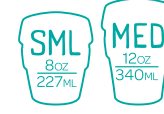

Hocking M (1994) "Reusable and Disposable cups: An energy evaluation" *Breakeven is calculated in reference to the life cycle of each product

BREW

GLASS COFFEE CUP

LAVENDER

Available in:

Hard lid for ease of use and drinking pleasure.