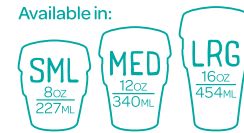

FIG

COCOA

KEEPCUP
CORK
EDITION
BREW

SAFFRON

Available in:

Hard lid for ease of use and drinking pleasure.

Dishwasher safe.

Replaceable components, recyclable at end of life.